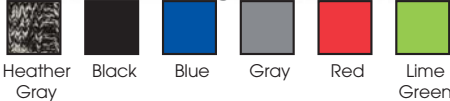

NEW BEANIES!

LEEMAN™
NEW YORK

new

Tuscany™ Heathered Knit Beanie

LG-9374 FOB CT
Colors: **Heather Gray**

	25	100	300	600
USA	9.39	8.79	8.39	7.99
CAN	13.70	11.94	11.21	10.63 4C

Prices include up to 7500 stitches and 7 colors
Setup charge: \$65 (G)
per position

AP117

Bluetooth® Beanie

PL-4146 FOB SC
Colors: **Black, Blue, Gray**

	12	24	100	300
USA	16.99	16.59	15.95	14.95
CAN	25.12	23.24	21.38	19.85 4C

new

LED Beanie

JL-4148 FOB SC
Colors: **Black, Gray**

	50	150	300	600
USA	8.49	7.50	7.25	6.99
CAN	12.78	10.96	10.51	10.09 4C

new

Ski Beanie with Ear Flaps

AP117 FOB SC
Colors: **Red, Black, Lime Green, Gray, Blue**

	48	144	432	720
USA	7.19	6.79	6.39	5.85
CAN	10.22	9.25	8.58	7.84 4C

Beanie Colors

Please order FOB CT items from Primeline
Please order FOB SC items from Jetline

AP113

Knit Beanie

AP110 FOB SC ➔

Colors: Red, White, Navy Blue, Black, Reflex Blue, Purple, Gray, Olive Green

	72	192	432	720	1296	
USA 🇺🇸	4.89	4.59	4.29	3.99	3.69	
CAN 🇨🇦	7.06	6.39	5.91	5.48	5.07	50

new

Jersey Beanie