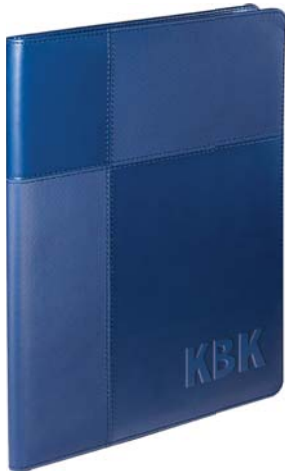

NEW

LG-9375
Tuscany™ Refillable Journal

	25	100	600	1200
USA★	12.98	12.39	11.69	10.99
CAN🍁	19.22	17.47	16.29	15.35 4C

Colors: Black, Gray, Lime Green, Navy, Orange, Red, Tan

Personalization available for many Tuscany™ Collection items

LG-9284
Duo-Textured Tuscany™ Padfolio

	25	75	150	300	600
USA★	20.25	19.95	19.25	18.50	17.98
CAN🍁	28.89	27.63	26.50	25.42	24.68 5C

Colors: Black, Navy, Tan

LG-9225
Tuscany™ Duo-Textured Journal

	25	100	600	1200
USA★	11.95	11.25	10.75	9.98
CAN🍁	17.57	15.68	14.76	13.73 4C

Colors: Black, Green, Navy, Purple, Red, Tan

NEW

COLOR LG-9221
Tuscany™ Journal

	25	100	800	1200
USA★	11.98	11.50	10.95	9.99
CAN🍁	17.66	16.05	15.05	13.79 4C

Colors: Light Gray, Black, Brown, Dark Green, Light Blue, Lime Green, Navy, Orange, Pink, Purple, Red, Tan, White

NEW

LG-9371
Tuscany™ Mobile Portfolio

	15	50	150	300
USA★	27.95	26.99	25.99	24.95
CAN🍁	40.21	37.44	35.70	34.24 4C

Colors: Black, Tan