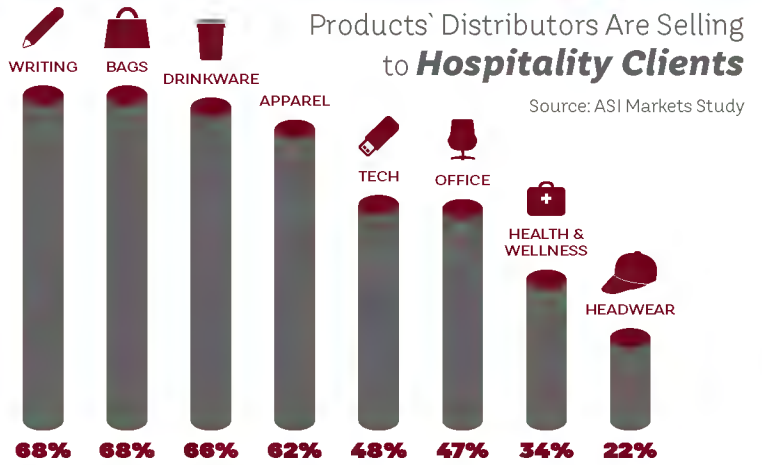

LT-3073 NEW P
Porter Polyester Shopping Cooler Tote FOB CT
As Low As **$8.49** (C) min. 25

LT-3038 NEW P
5L Waterproof / Dry Bag FOB CT
As Low As **$4.99** (C) min. 50

LG-9221 NEW & EXCLUSIVE P
Tuscany™ Journal FOB CT
As Low As **$9.99** (C) min. 25

LG-9259 EXCLUSIVE P
Tuscany™ Luggage Tag FOB CT
As Low As **$2.25** (C) min. 100

PL-5385 EXCLUSIVE P
Hi-Flyer Luggage Tag FOB CT
As Low As **$0.69** (C) min. 400

LG-9349 NEW & EXCLUSIVE P
Venezia™ Quilted Journal with Pen Slot FOB CT
As Low As **$9.99** (C) min. 25