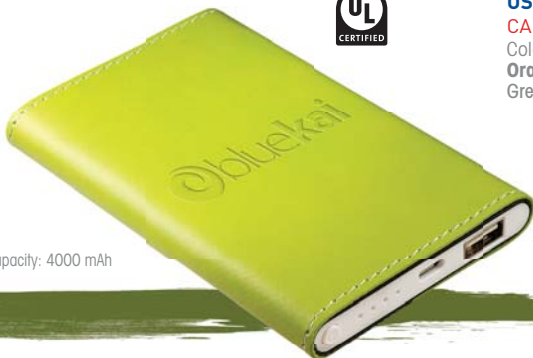

Capacity: 4000 mAh

Power banks ship only to the continental United States via ground

LEEMAN™
NEW YORK

Exclusively From

PRIME™
PRIMELINE.COM/LEEMAN

ASI 79530 ASI 79540