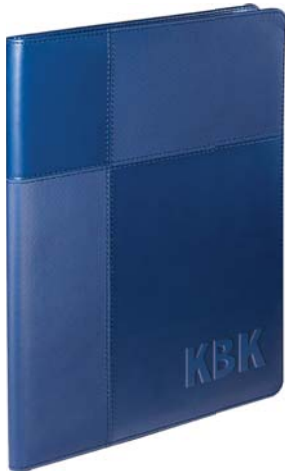

Colors: Black, Light Blue, Lime Green, Navy, Red, Tan

LG-9313

Tuscany™ 10 oz. Coffee Cup

	50	100	300	600
USA★	9.98	9.75	9.50	8.95
CAN🇨🇦	14.97	14.33	13.76	12.95 4C

Colors: Black, Light Blue, Lime Green, Navy, Red, Tan

LG-9345

6 oz. Tuscany™ Flask

	50	100	300	600
USA★	10.59	9.99	9.49	8.99
CAN🇨🇦	15.57	14.41	13.50	12.75 4C

Colors: Black, Tan

All Tuscany™ items are made with a soft leather-like material

Tuscany™
COLLECTION

NEW