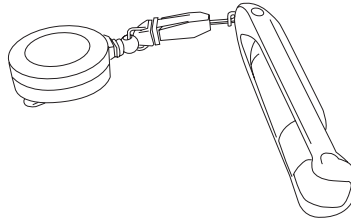

Lifetime Guarantee

The PL-1110 is guaranteed against any mechanical defects. If it malfunctions, return it for repair or replacement free of charge.

Please include a \$2.00 shipping and handling fee and send to:

Prime Service Center
P.O. Box 9715
Stratford, CT 06497

PL-1110

Robot Series™ Retract-A-Pen

Retract Operation

- Clip the retract disc (A) to lapel or shirt pocket. Pull pen out to use. Cord is 30" long.
- Pen can be detached from disc. Just squeeze the clip (B) and separate.

Pen Operation

- Press button on case (C), to swing pen to writing position.
- Close by pivoting pen back into case securely.

Change Refill

- Twist the lower barrel counter-clockwise to remove refill (available from office supply retailers).